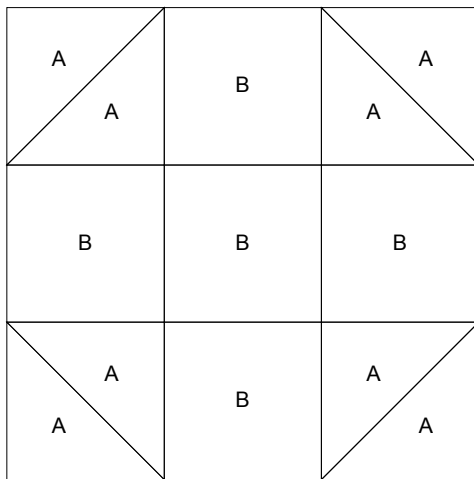

Snowball Variation

Key Block (41/100 actual size)

Cutting Diagrams