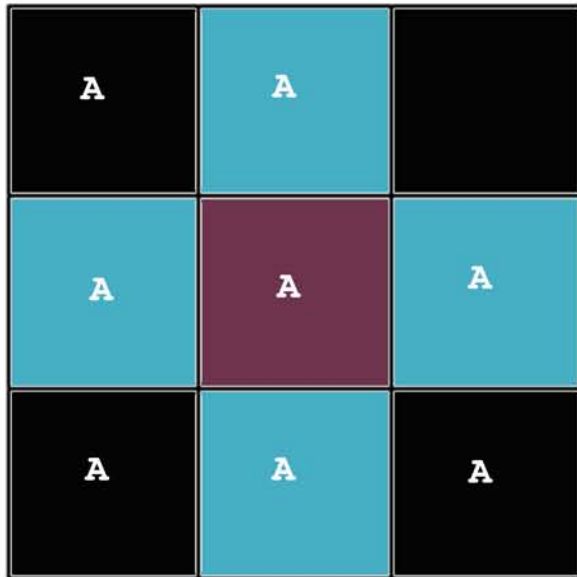

Nine Patch

Template for 6.00x6.00 block
Key Block (1/2 actual size)

Template Dimension
including seam allowance
is 3 inches x 3 inches