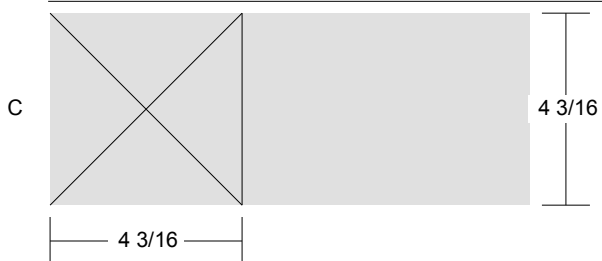

# Monkey Wrench

Key Block (41/100 actual size)

## Cutting Diagrams

2 patches

2 patches

2 patches

2 patches

2 patches

2 patches

2 patches