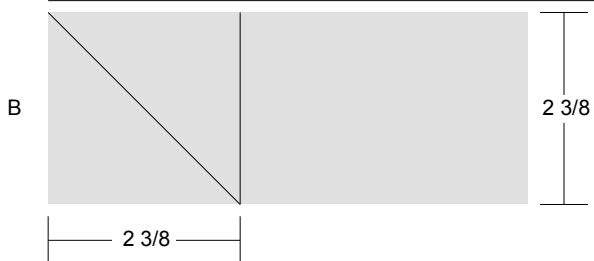

# Monkey Wrench

Key Block (41/100 actual size)

## Cutting Diagrams

2 patches

2 patches

2 patches

2 patches

2 patches

2 patches

2 patches