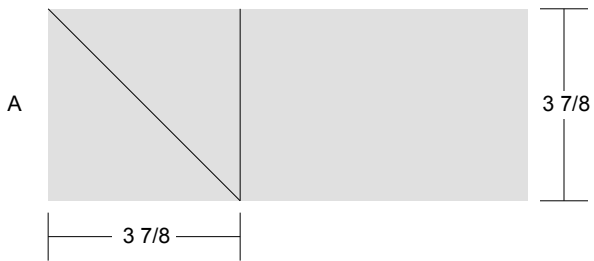

# Monkey Wrench

Key Block (41/100 actual size)

## Cutting Diagrams

2 patches

2 patches

2 patches

2 patches

2 patches

2 patches

2 patches