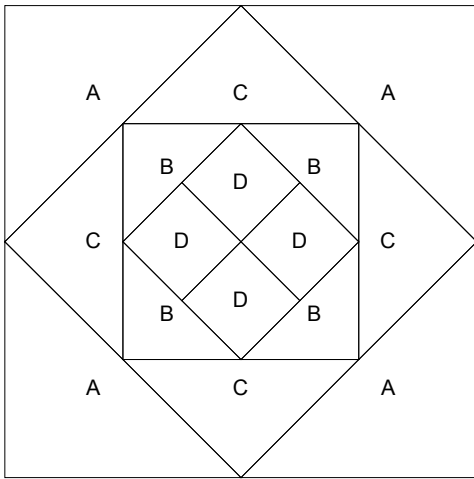

# Monkey Wrench

Key Block (41/100 actual size)

## Cutting Diagrams

2 patches

2 patches

2 patches

2 patches

2 patches

2 patches

2 patches