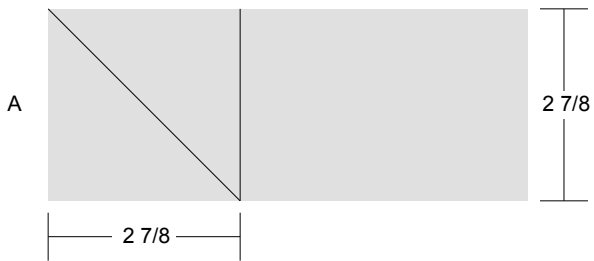

Card Trick

Key Block (41/100 actual size)

Cutting Diagrams

Patch Count